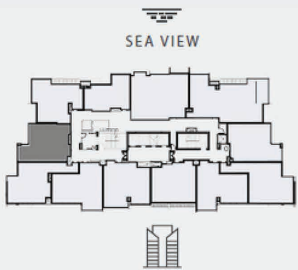

PEARLHOUSE

RESIDENCES

EAST
212

ONE BEDROOM
AREA 75.4 SQM

SEA VIEW

REEF
ISLAND

BAHRAIN
BAY

SEEF
AREA

THE
AVENUES